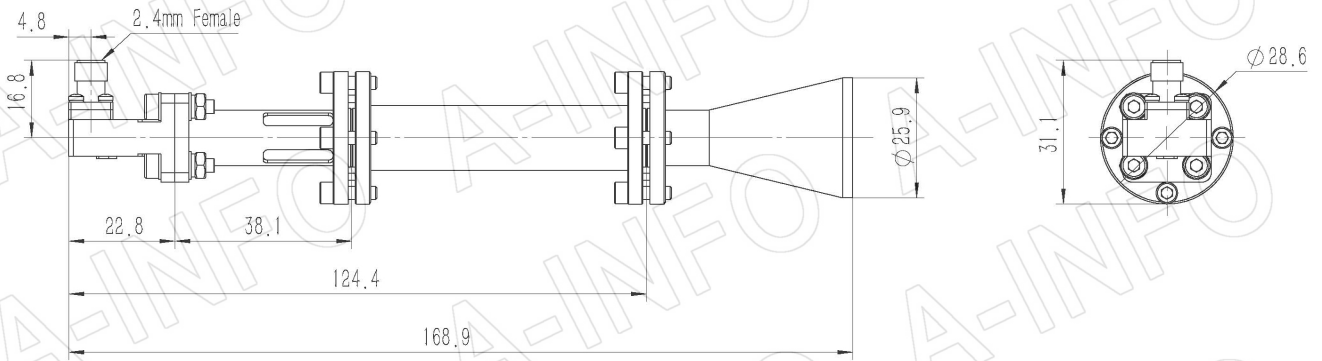

## Technical Specification

|                      |                                       |
|----------------------|---------------------------------------|
| Frequency Range(GHz) | 23.5 – 43.5                           |
| Waveguide            | WR28                                  |
| Gain(dBic)           | 15 Typ.                               |
| Polarization         | RHCP                                  |
| Axial Ratio(dB)      | 2.5 Typ. ; 4.0 Max.                   |
| 3dB Beamwidth(deg)   | E Plane: 24 Typ.                      |
|                      | H Plane: 24 Typ.                      |
| VSWR                 | A Type: 1.25:1 Max.                   |
|                      | C Type: 1.50:1 Max.                   |
| Output               | A Type: FBP320(UBR320)                |
|                      | C Type: 2.4mm-Female or 2.92mm-Female |
| Material             | Al                                    |
| Finish               | Gold Plated                           |
| Size(mm)             | A Type: 28.6 x 28.6 x 146.1           |
|                      | C Type: 28.6 x 31.1 x 168.9           |
| Net Weight(Kg)       | A Type: 0.11 Around                   |
|                      | C Type: 0.15 Around                   |

## Outline Drawing (Size: mm)

FBP320 Output (P/N: LB-CNH-28-15-R62-A)

## 2.4mm-Female Output (P/N: LB-CNH-28-15-R62-C-2.4F)

For 2.92mm-Female output outline drawing, please contact A-INFO.