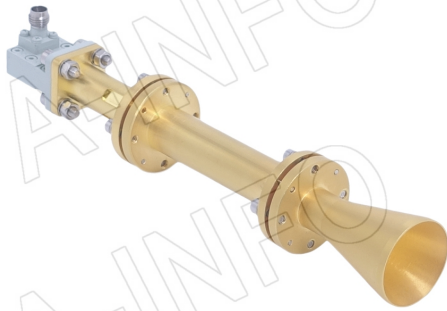

## Technical Specification

|                      |                                       |
|----------------------|---------------------------------------|
| Frequency Range(GHz) | 23.5 – 43.5                           |
| Waveguide            | WR28                                  |
| Gain(dBic)           | 15 Typ.                               |
| Polarization         | RHCP                                  |
| Axial Ratio(dB)      | 2.5 Typ. ; 4.0 Max.                   |
| 3dB Beamwidth(deg)   | E Plane: 24 Typ.                      |
|                      | H Plane: 24 Typ.                      |
| VSWR                 | A Type: 1.25:1 Max.                   |
|                      | C Type: 1.50:1 Max.                   |
| Output               | A Type: FBP320(UBR320)                |
|                      | C Type: 2.4mm-Female or 2.92mm-Female |
| Material             | Al                                    |
| Finish               | Gold Plated                           |
| Size(mm)             | A Type: 28.6 x 28.6 x 146.1           |
|                      | C Type: 28.6 x 31.1 x 168.9           |
| Net Weight(Kg)       | A Type: 0.11 Around                   |
|                      | C Type: 0.15 Around                   |

## Outline Drawing (Size: mm)

FBP320 Output (P/N: LB-CNH-28-15-R62-A)

## 2.4mm-Female Output (P/N: LB-CNH-28-15-R62-C-2.4F)

For 2.92mm-Female output outline drawing, please contact A-INFO.