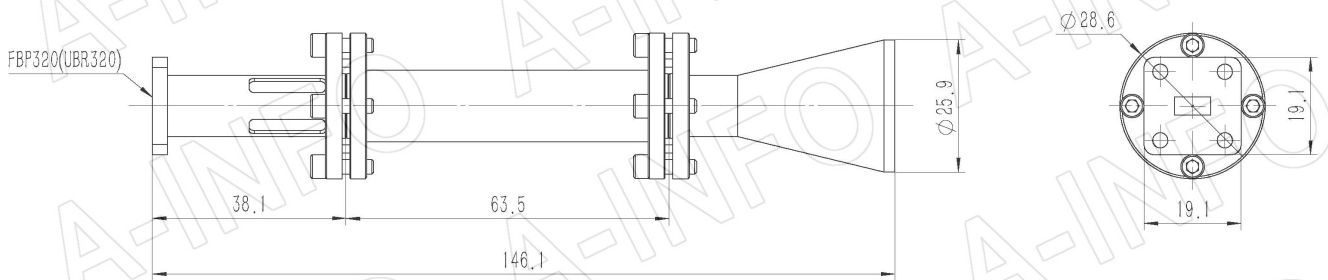

For reference only. See data sheet for the detailed specifications.

## Technical Specification

|                      |                                       |
|----------------------|---------------------------------------|
| Frequency Range(GHz) | 23.5 – 43.5                           |
| Waveguide            | WR28                                  |
| Gain(dBic)           | 15 Typ.                               |
| Polarization         | RHCP                                  |
| Axial Ratio(dB)      | 2.5 Typ. ; 4.0 Max.                   |
| 3dB Beamwidth(deg)   | E Plane: 24 Typ.                      |
|                      | H Plane: 24 Typ.                      |
| VSWR                 | A Type: 1.25:1 Max.                   |
|                      | C Type: 1.50:1 Max.                   |
| Output               | A Type: FBP320(UBR320)                |
|                      | C Type: 2.4mm-Female or 2.92mm-Female |
| Material             | Al                                    |
| Finish               | Gold Plated                           |
| Size(mm)             | A Type: 28.6 x 28.6 x 146.1           |
|                      | C Type: 28.6 x 31.1 x 168.9           |
| Net Weight(Kg)       | A Type: 0.11 Around                   |
|                      | C Type: 0.15 Around                   |

## Outline Drawing (Size: mm)

FBP320 Output (P/N: LB-CNH-28-15-R62-A)