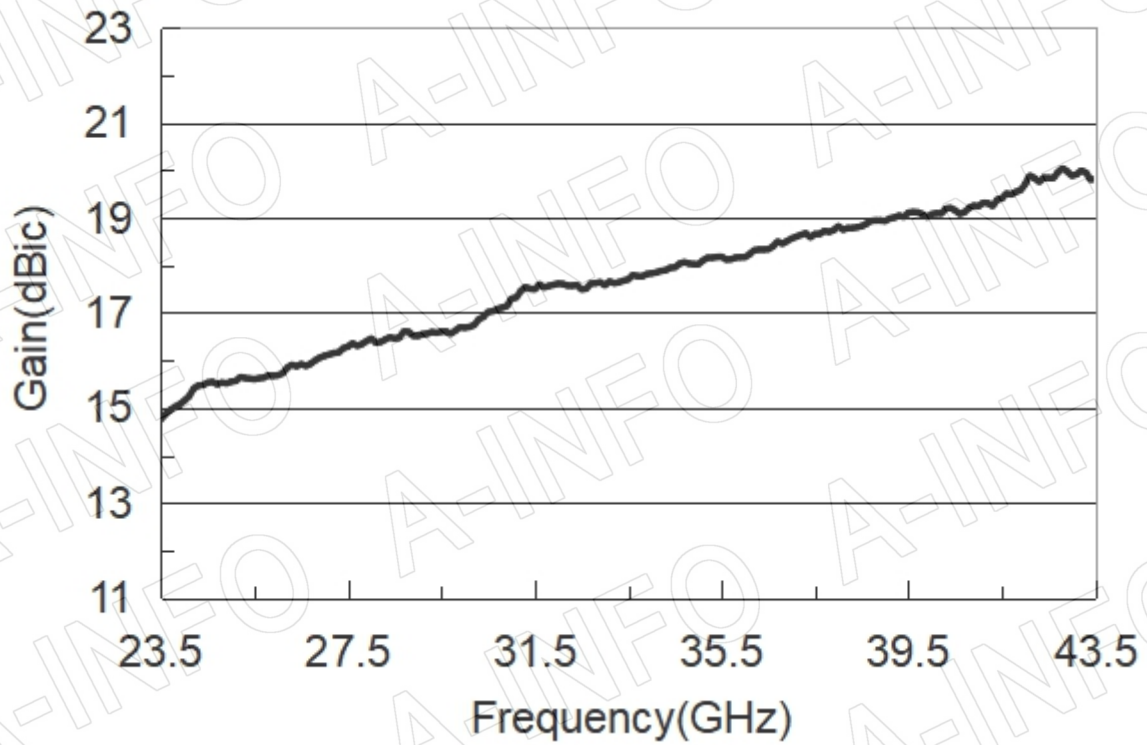

Test Results

1. Gain