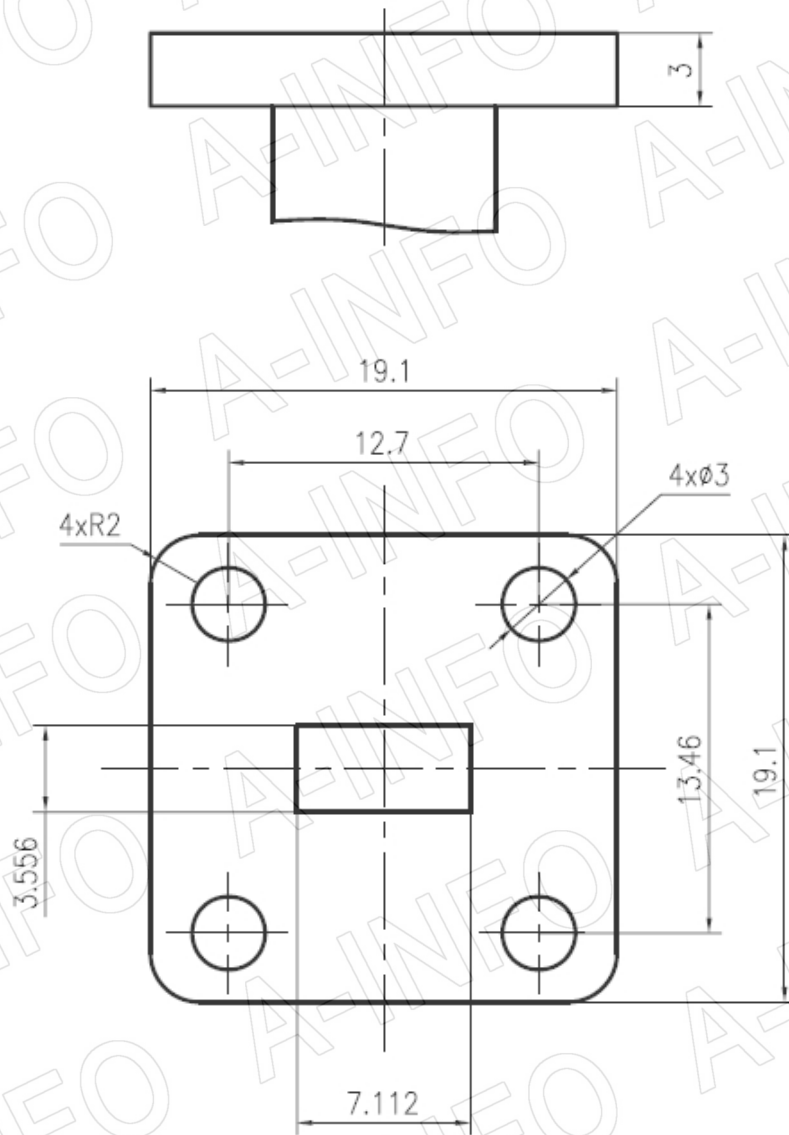

Flange Drawing (Size: mm)

FBP320

AINFO Inc.

China(Beijing): Tel: (+86) 10-6266-7326,
China(Chengdu): Tel: (+86) 28-8519-2786,
USA : Tel: (+1) 949-639-9688,

Page 3 of 12

(+86) 10-6266-7327 Fax: (+86) 10-6266-7379
(+86) 28-8519-3044 Fax: (+86) 28-8519-3068
(+1) 949-639-9608 Fax: (+1) 949-639-9670

Website: www.ainfoinc.com
Email: sales@ainfoinc.com