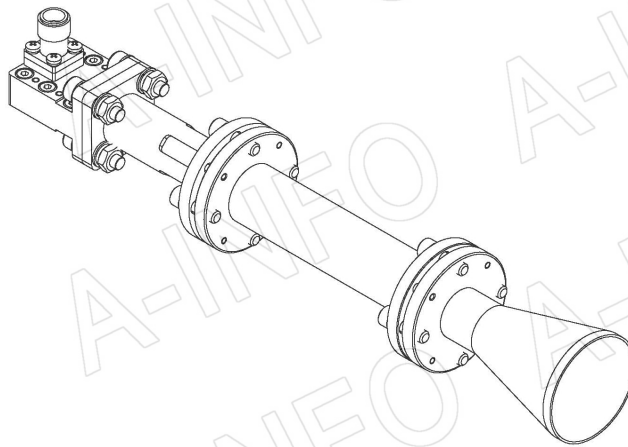

## Technical Specification

|                      |                                       |
|----------------------|---------------------------------------|
| Frequency Range(GHz) | 23.5 – 43.5                           |
| Waveguide            | WR28                                  |
| Gain(dBic)           | 15 Typ.                               |
| Polarization         | RHCP                                  |
| Axial Ratio(dB)      | 2.5 Typ. ; 4.0 Max.                   |
| 3dB Beamwidth(deg)   | E Plane: 24 Typ.                      |
|                      | H Plane: 24 Typ.                      |
| VSWR                 | A Type: 1.25:1 Max.                   |
|                      | C Type: 1.50:1 Max.                   |
| Output               | A Type: FBP320(UBR320)                |
|                      | C Type: 2.4mm-Female or 2.92mm-Female |
| Material             | Al                                    |
| Finish               | Gold Plated                           |
| Size(mm)             | A Type: 28.6 x 28.6 x 146.1           |
|                      | C Type: 28.6 x 31.1 x 168.9           |
| Net Weight(Kg)       | A Type: 0.11 Around                   |
|                      | C Type: 0.15 Around                   |

## 2.4mm-Female Output (P/N: LB-CNH-28-15-R62-C-2.4F)

For 2.92mm-Female output outline drawing, please contact A-INFO.