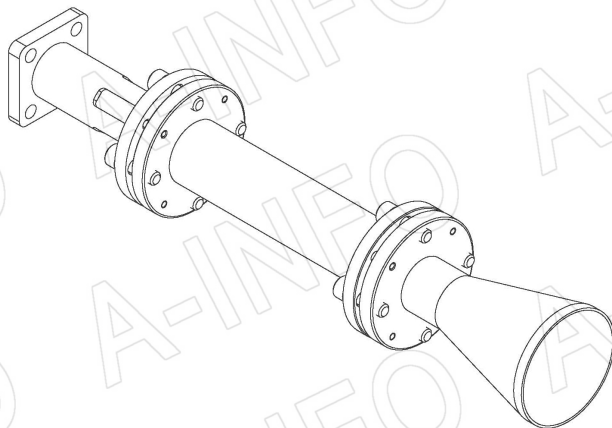

Outline Drawing (Size: mm)

FBP320 Output (P/N: LB-CNH-28-15-R62-A)

AINFO Inc.

China(Beijing): Tel: (+86) 10-6266-7326,
China(Chengdu): Tel: (+86) 28-8519-2786,
USA: Tel: (+1) 949-639-9688,

Page 1 of 12
(+86) 10-6266-7327 Fax: (+86) 10-6266-7379
(+86) 28-8519-3044 Fax: (+86) 28-8519-3068
(+1) 949-639-9608 Fax: (+1) 949-639-9670

Website: www.ainfoinc.com
Email: sales@ainfoinc.com